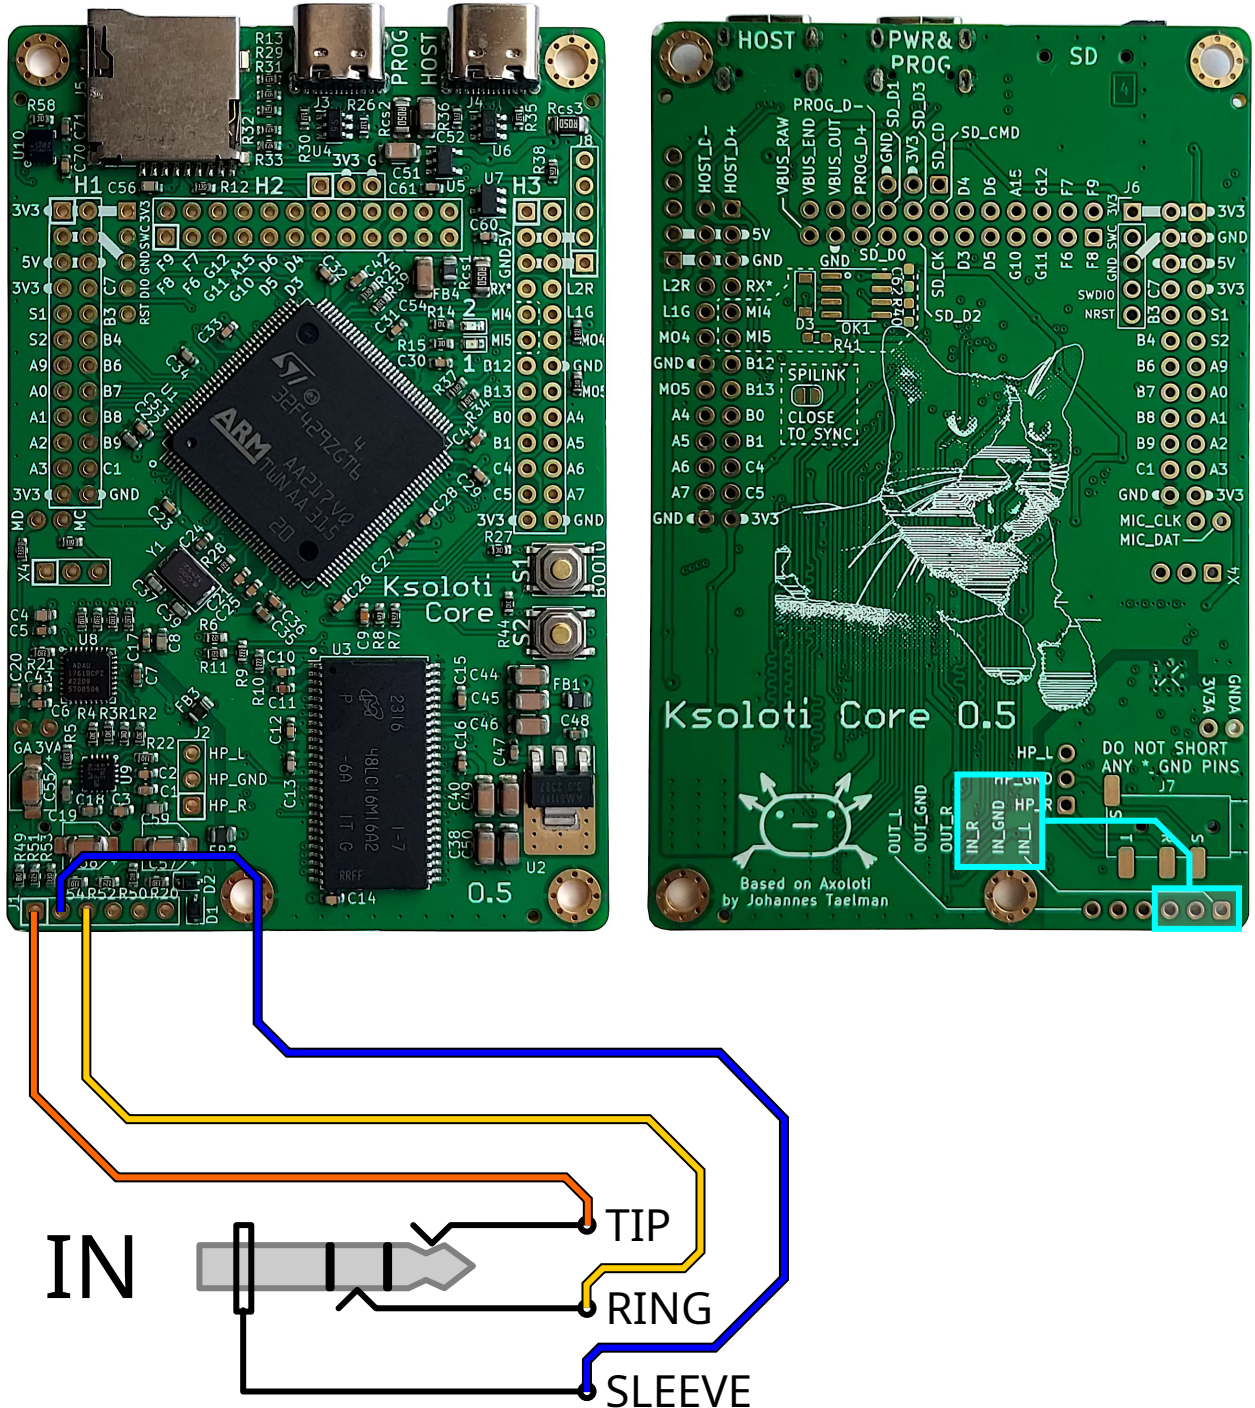

# WIRING LINE INPUT ON KSOLOTI CORE (ONE STEREO JACK)

# WIRING LINE OUTPUT ON KSOLOTI CORE (ONE STEREO JACK)

# WIRING LINE INPUT ON KSOLOTI CORE (TWO MONO JACKS)

# WIRING LINE OUTPUT ON KSOLOTI CORE (TWO MONO JACKS)