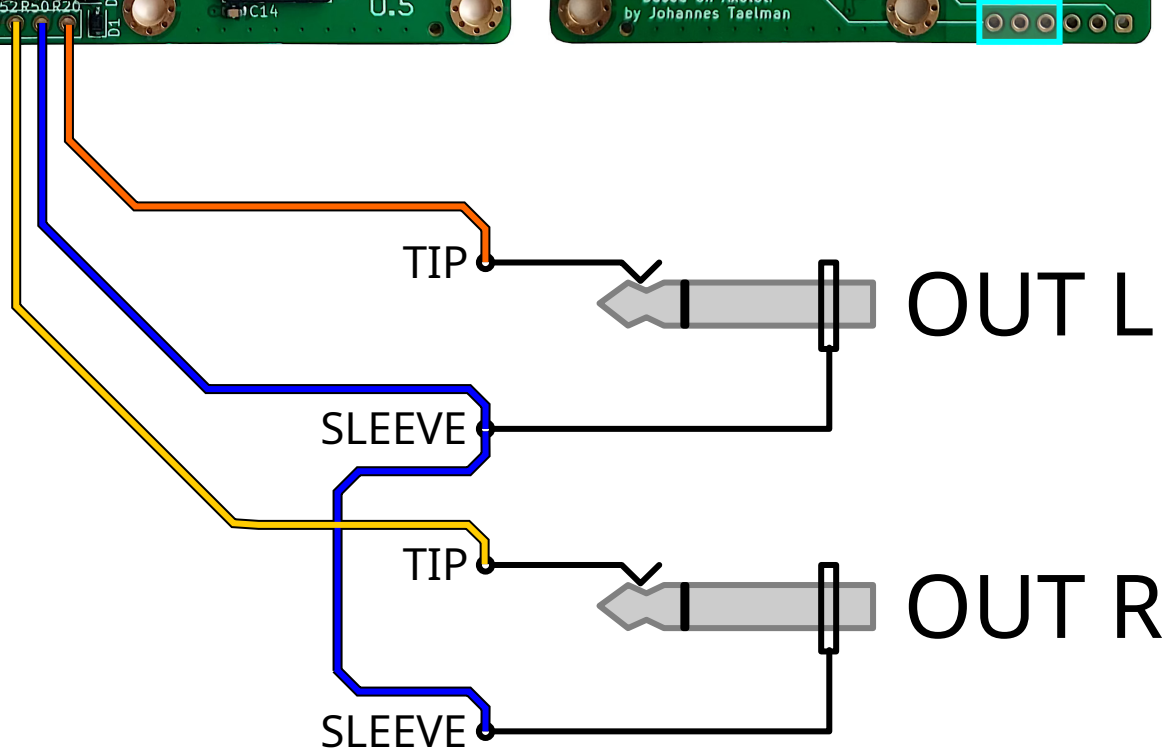

# WIRING LINE INPUT ON KSOLOTI CORE (ONE STEREO JACK)

# WIRING LINE OUTPUT ON KSOLOTI CORE (ONE STEREO JACK)

# WIRING LINE INPUT ON KSOLOTI CORE (TWO MONO JACKS)

# WIRING LINE OUTPUT ON KSOLOTI CORE (TWO MONO JACKS)