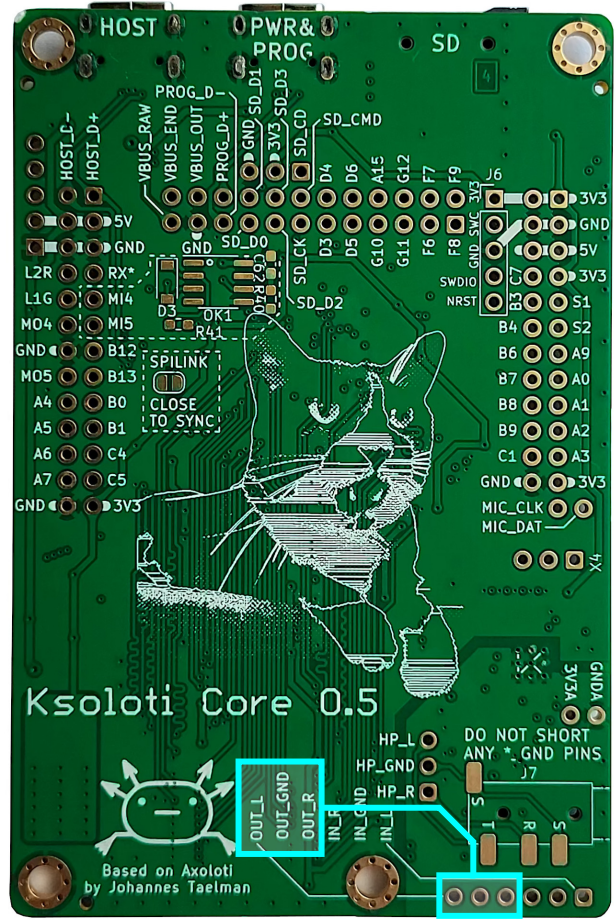

# WIRING LINE INPUT ON KSOLOTI CORE (ONE STEREO JACK)

# WIRING LINE OUTPUT ON KSOLOTI CORE (ONE STEREO JACK)

# WIRING LINE INPUT ON KSOLOTI CORE (TWO MONO JACKS)

# WIRING LINE OUTPUT ON KSOLOTI CORE (TWO MONO JACKS)