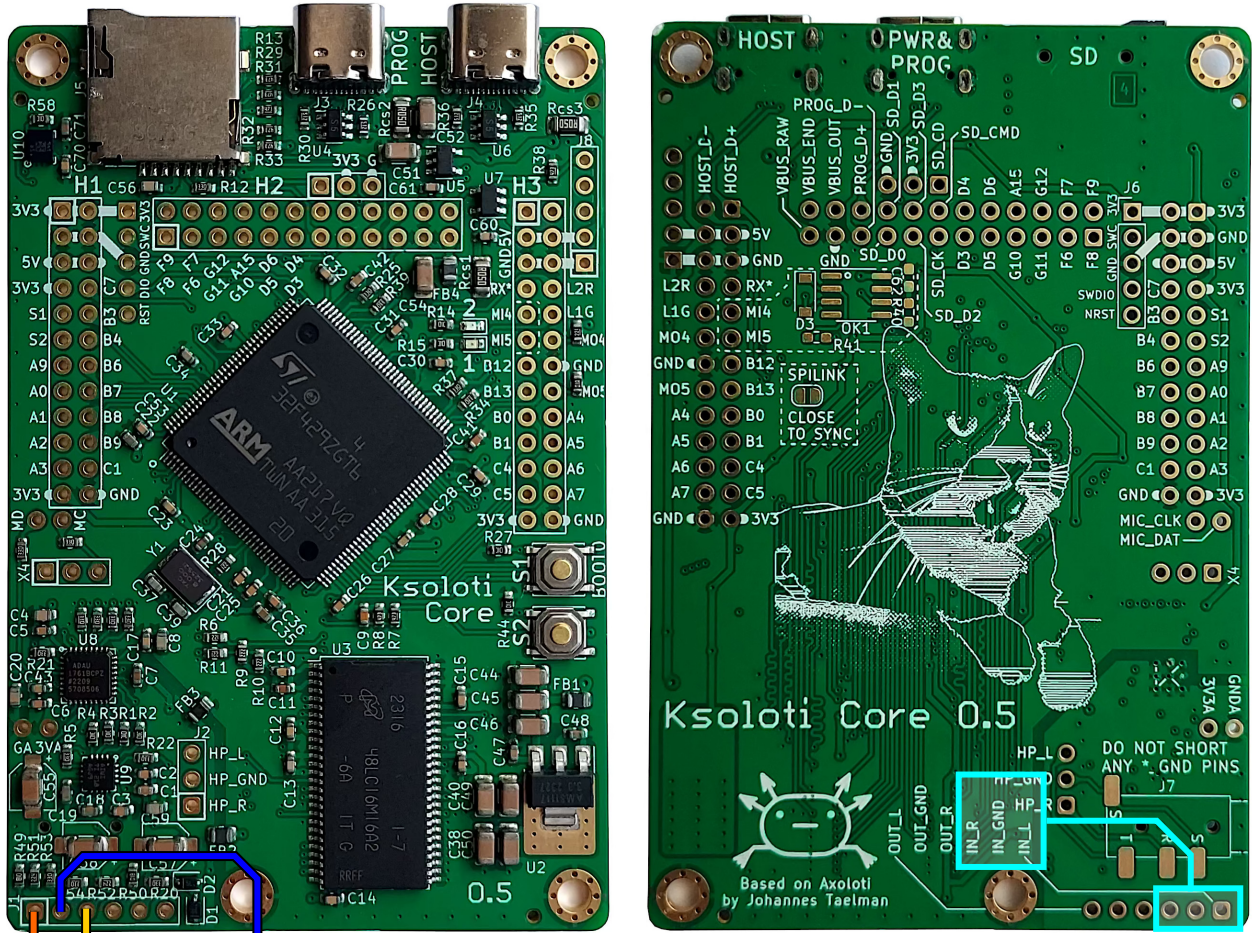

# WIRING LINE INPUT ON KSOLOTI CORE (ONE STEREO JACK)

# WIRING LINE OUTPUT ON KSOLOTI CORE (ONE STEREO JACK)

# WIRING LINE INPUT ON KSOLOTI CORE (TWO MONO JACKS)

# WIRING LINE OUTPUT ON KSOLOTI CORE (TWO MONO JACKS)