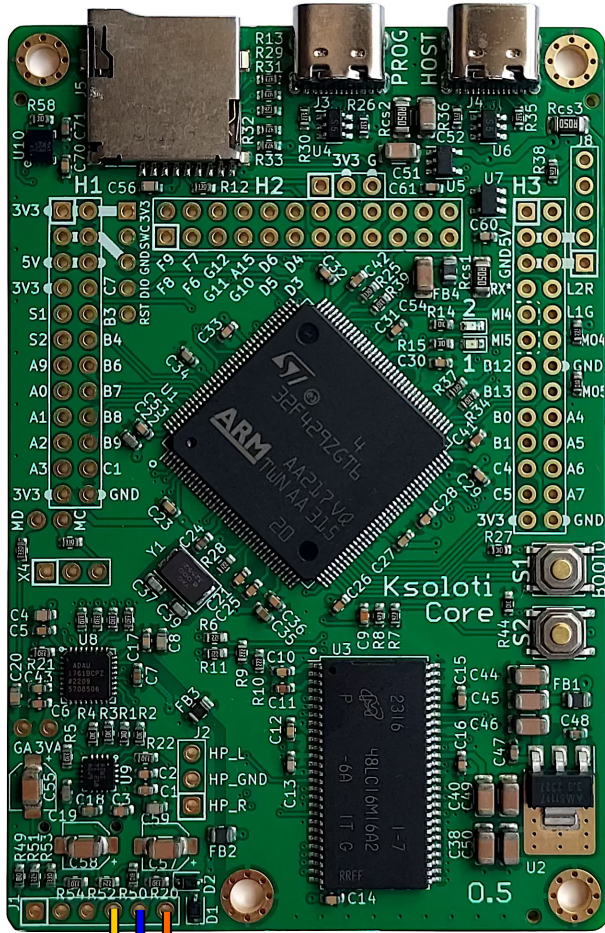

# WIRING LINE INPUT ON KSOLOTI CORE (ONE STEREO JACK)

# WIRING LINE OUTPUT ON KSOLOTI CORE (ONE STEREO JACK)

# WIRING LINE INPUT ON KSOLOTI CORE (TWO MONO JACKS)

# WIRING LINE OUTPUT ON KSOLOTI CORE (TWO MONO JACKS)