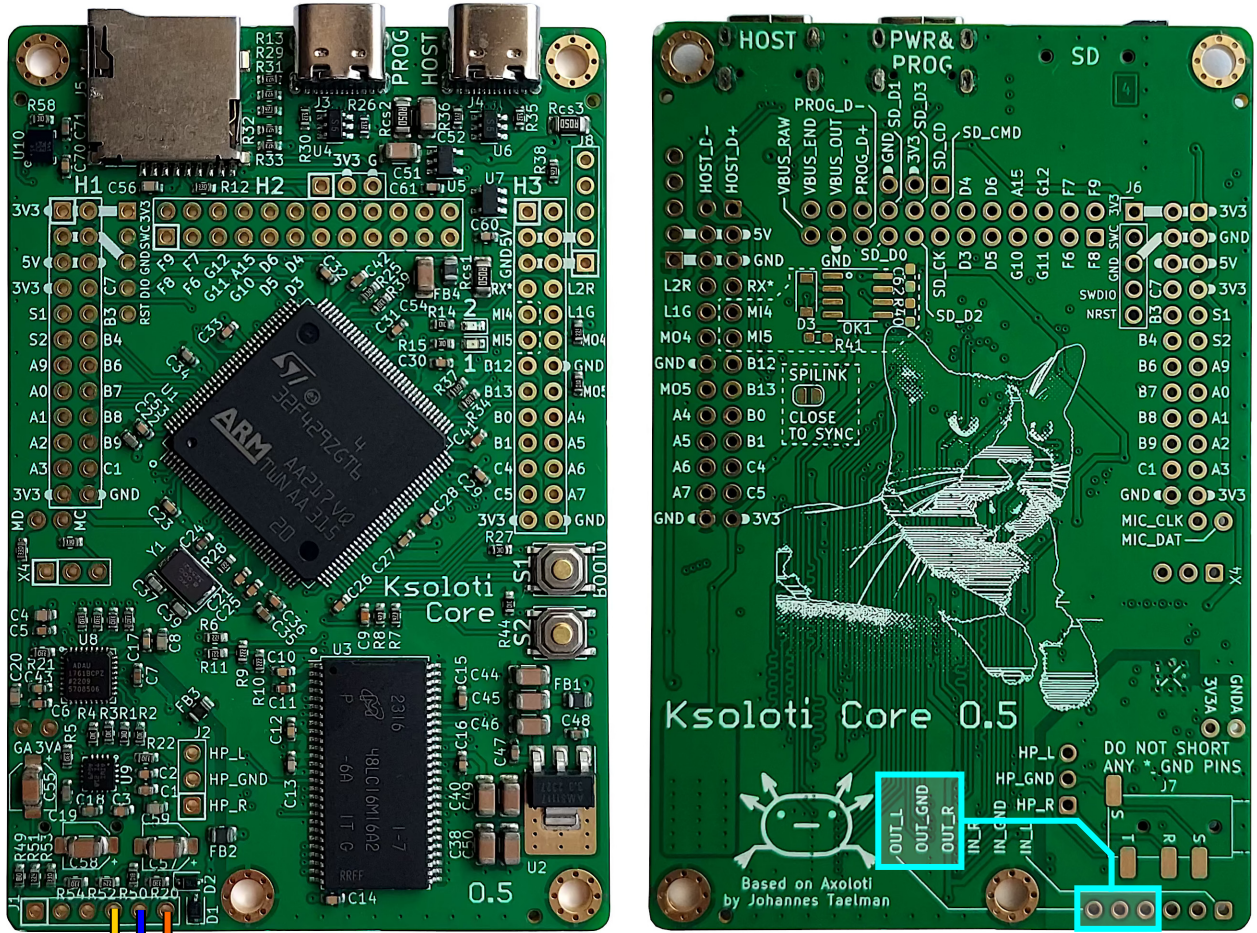

# WIRING LINE INPUT ON KSOLOTI CORE (ONE STEREO JACK)

# WIRING LINE OUTPUT ON KSOLOTI CORE (ONE STEREO JACK)

# WIRING LINE INPUT ON KSOLOTI CORE (TWO MONO JACKS)

# WIRING LINE OUTPUT ON KSOLOTI CORE (TWO MONO JACKS)