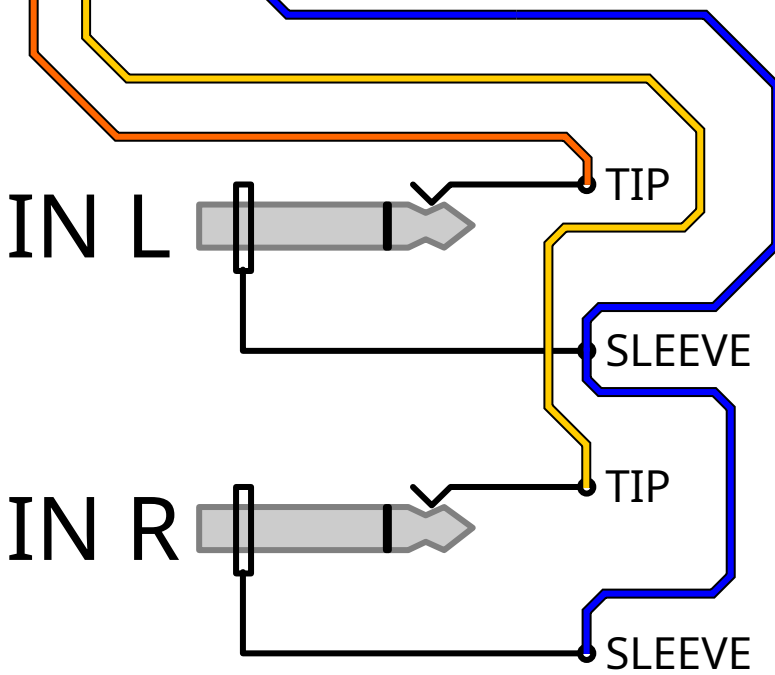

# WIRING LINE INPUT ON KSOLOTI CORE (ONE STEREO JACK)

# WIRING LINE OUTPUT ON KSOLOTI CORE (ONE STEREO JACK)

# WIRING LINE INPUT ON KSOLOTI CORE (TWO MONO JACKS)

# WIRING LINE OUTPUT ON KSOLOTI CORE (TWO MONO JACKS)