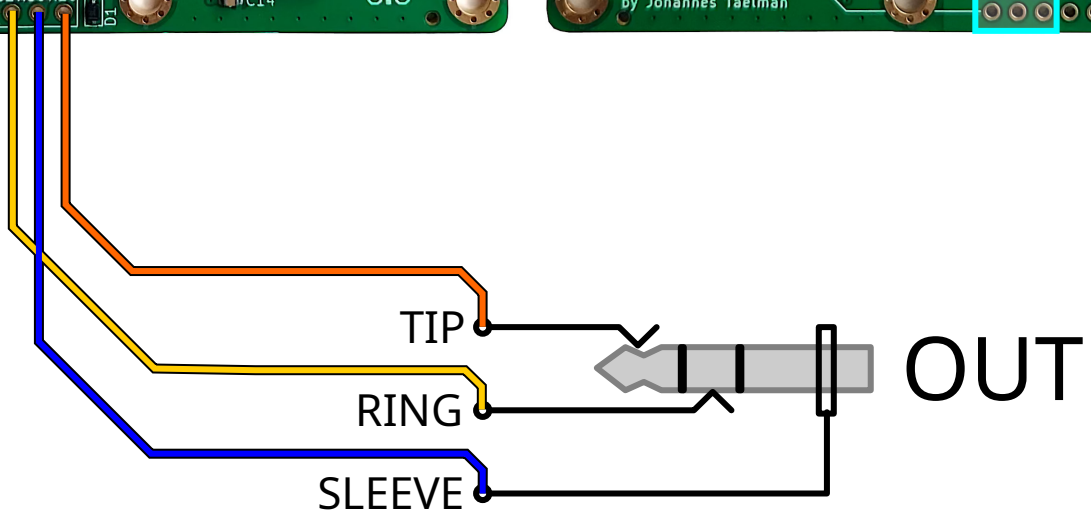

# WIRING LINE INPUT ON KSOLOTI CORE (ONE STEREO JACK)

# WIRING LINE OUTPUT ON KSOLOTI CORE (ONE STEREO JACK)

# WIRING LINE INPUT ON KSOLOTI CORE (TWO MONO JACKS)

# WIRING LINE OUTPUT ON KSOLOTI CORE (TWO MONO JACKS)